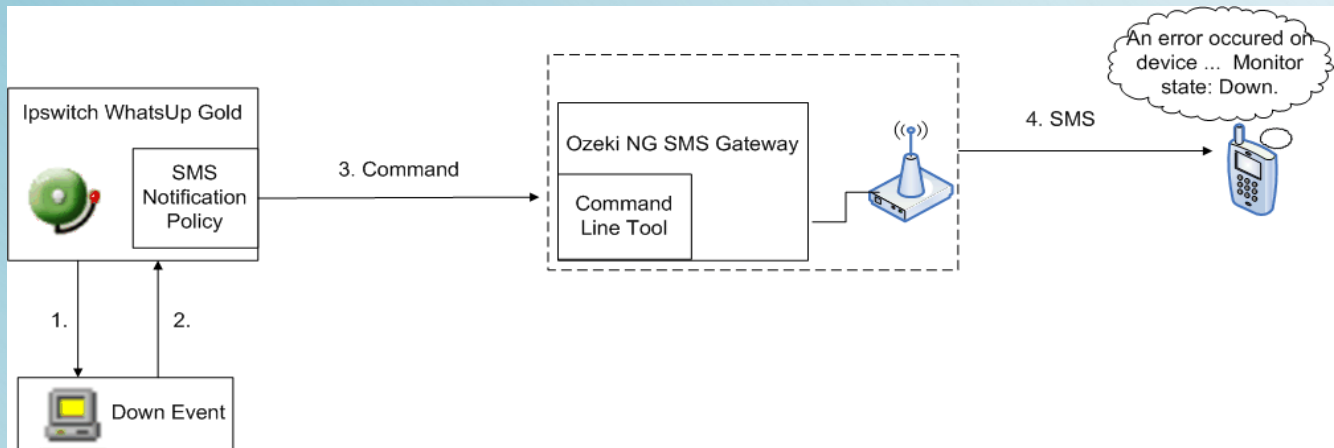

Ozeki's solution will take over from this point. When an error occurs in the system, WhatsUp Gold generates an alarm and reports to Ozeki NG. Ozeki NG immediately send the SMS to the mobile user through the GSM modem or the IP SMS connection.

Benefits

Ozeki NG SMS Gateway's solution for WhatsUp Gold means being well informed in time. For a system administrator it is essential to be up-to-date otherwise an IT system could go out of control. Sending an SMS from WhatsUp Gold provides this security. By way of example the central CPU overheats, the cooling system shuts down, the network disconnects or the HDD has no space; the competent person is immediately informed. Therefore she or he can act rapidly and fix the malfunctioning. Thus the short response time decreases the possibility of having a serious system-meltdown. Therefore greater catastrophes can be avoided by prevention. This will result in lower maintenance costs and lesser resource demands.

Thus eventually a secure, flawless IT environment will result in saving time, resource and money. Ozeki NG's solution can provide the above mentioned hence if you are a system administrator and you are managing a diverse IT network this solution is essential for your clean work flow.

Conclusion

To sum it up Ozeki NG's solution enables the system operator to send SMS from WhatsUp Gold. With the aid of this solution a secure, well functioning IT environment can be achieved. In addition to that it shortens response time and lowers resource demands because the competent person is informed well in time. The solution furthermore provides the ability of prevention therefore serious system-breakdowns can be avoided. And eventually it cuts down maintenance costs and time. All in all Ozeki NG's solution for WhatsUp Gold to send SMS is essential for an efficient system administrator.